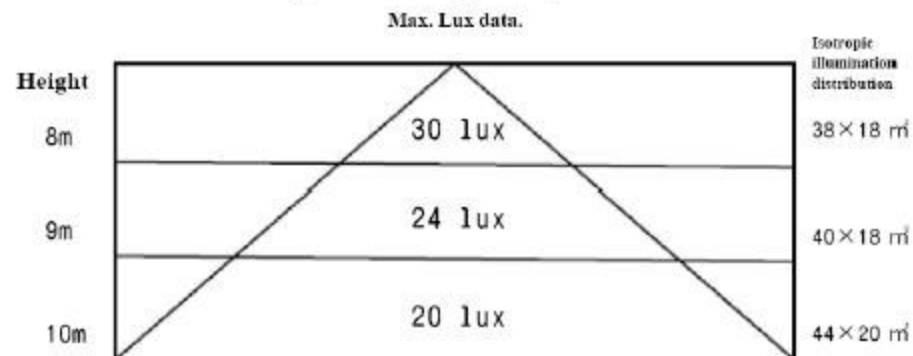

## ● Specification

Model No.	S01201F	S01151F
System Power Consumption	200W	150W
Luminous Flux	>10000 lm	>7500 lm
Max, illumination (E max.)	>26 lux(@ 10M)	>20 lux(@ 10M)
Voltage Range	AC 100~240V 50~60Hz	
Operating Temp.	-30°C~60°C	
Carrelated Color Temperature	2800~6500K	
Weight	9 kg	
Dimensions(mm)	611 L X 296 W X 213 H	
Fixture	Die-casting aluminum housing、 Anodized PC cover、 UV resistance	
Life	> 50000 hrs	
Protection	IP66	

200W LED Street Light's Lux data, height, isotropic illumination distribution

150W LED Street Light's Lux data, height, isotropic illumination distribution