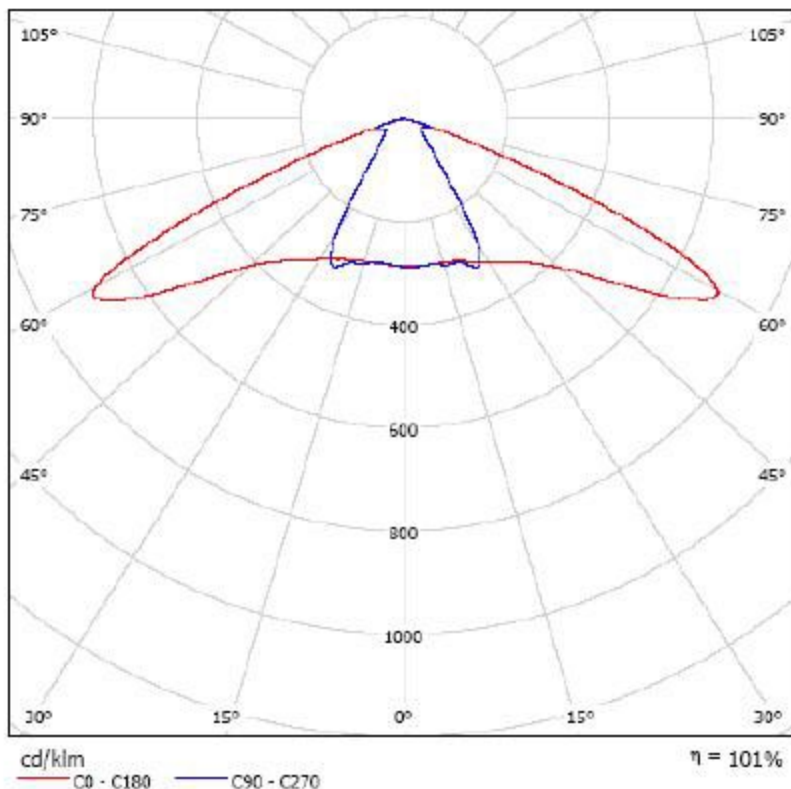

● Photometric Data S01151F