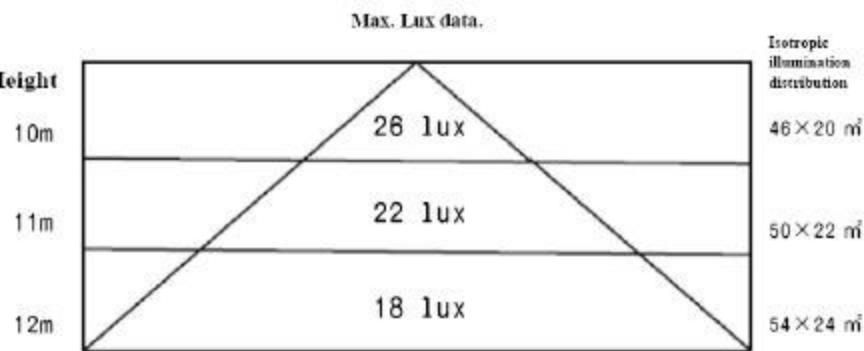

## ● Specification

Model No.	S01201F	S01151F
System Power Consumption	200W	150W
Luminous Flux	>10000 lm	>7500 lm
Max, illumination (E max.)	>26 lux(@ 10M)	>20 lux(@ 10M)
Voltage Range	AC 100~240V 50~60Hz	
Operating Temp.	-30°C~60°C	
Carrelated Color Temperature	2800~6500K	
Weight	9 kg	
Dimensions(mm)	611 L X 296 W X 213 H	
Fixture	Die-casting aluminum housing、 Anodized PC cover、 UV resistance	
Life	> 50000 hrs	
Protection	IP66	

200W LED Street Light's Lux data, height, isotropic illumination distribution

150W LED Street Light's Lux data, height, isotropic illumination distribution