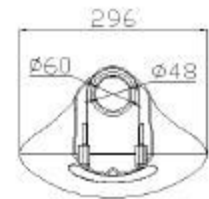

## ● Specification

Model No.	S01201F	S01151F
System Power Consumption	200W	150W
Luminous Flux	>10000 lm	>7500 lm
Max, illumination (E max.)	>26 lux(@ 10M)	>20 lux(@ 10M)
Voltage Range	AC 100~240V 50~60Hz	
Operating Temp.	-30°C~60°C	
Carrelated Color Temperature	2800~6500K	
Weight	9 kg	
Dimensions(mm)	611 L X 296 W X 213 H	
Fixture	Die-casting aluminum housing、 Anodized PC cover、 UV resistance	
Life	> 50000 hrs	
Protection	IP66	

200W LED Street Light's Lux data, height, isotropic illumination distribution

150W LED Street Light's Lux data, height, isotropic illumination distribution