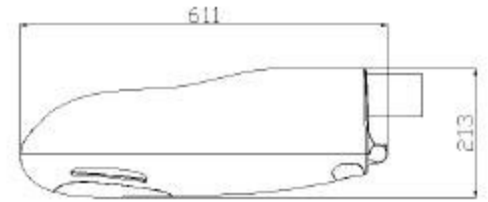

## ● Specification

Model No.	S01201F	S01151F
System Power Consumption	200W	150W
Luminous Flux	>10000 lm	>7500 lm
Max, illumination (E max.)	>26 lux(@ 10M)	>20 lux(@ 10M)
Voltage Range	AC 100~240V 50~60Hz	
Operating Temp.	-30°C~60°C	
Carrelated Color Temperature	2800~6500K	
Weight	9 kg	
Dimensions(mm)	611 L X 296 W X 213 H	
Fixture	Die-casting aluminum housing、 Anodized PC cover、 UV resistance	
Life	> 50000 hrs	
Protection	IP66	

200W LED Street Light's Lux data, height, isotropic illumination distribution

150W LED Street Light's Lux data, height, isotropic illumination distribution